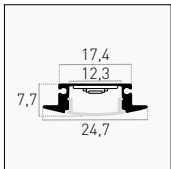

INCASSO RECESSED

OPTIONAL

Aluminum ☒	KPRI-2508	1/20	
White ☐	KPRI-2508B	1/20	
Black ☒	KPRI-2508N		

IP20 2 m KIT 12,3 mm SPACE FOR STRIP 15 W/m DISSIPATION ALUMINUM 5 YEARS

INCLUDED

OPAL COVER CAPS CLIPS

Cover 1 pz	Opal Black ☒	PRCN-2508N	1/20	
	Transparent ☐	PRCV-2508	1/20	
	Opal ☐	PRCO-2508	1/20	
Cap 5 pz	-	KPRI-2508-CAP	1/100	
	Forati With hole	KPRI-2508-CAPH	1/100	
Clip 10 pz	Fissaggio Fixing	KPRI-2508-CLIP	1/100