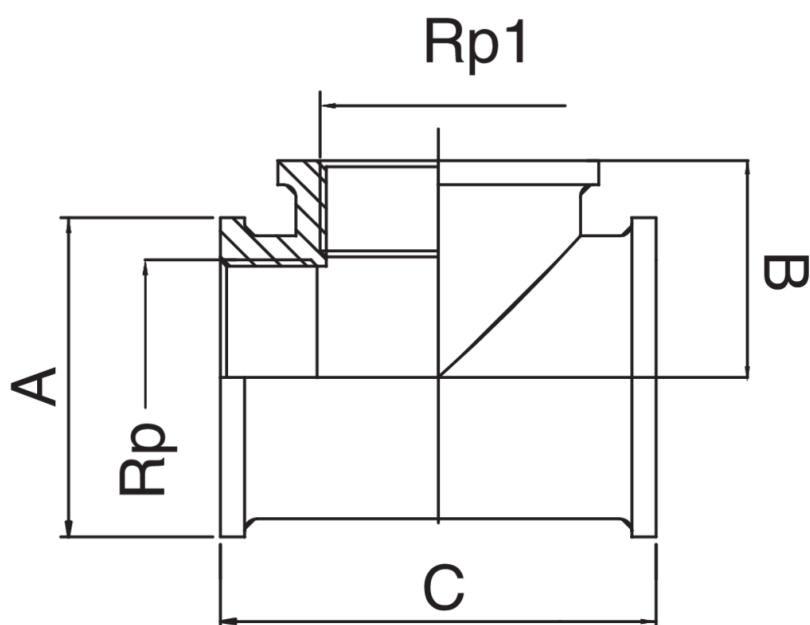

## OT5005

T filetto femmina.

### Specifiche tecniche

Disegno

## Tabella

RP X RP1	BAG	MASTER BOX	CODICE	A	B	C
1/4" x 1/4"	10	200	OT5005A14A14A14	20	19	38
3/8" x 3/8"	10	150	OT5005A38A38A38	23	21	42
1/2" x 1/2"	10	100	OT5005A12A12A12	28	25	50
3/4" x 1/2"	10	100	OT5005A34A12A34	31	26	52
3/4" x 3/4"	5	50	OT5005A34A34A34	35	27	54
1" x 3/4"	10	50	OT5005B01A34B01	38	29	58
1" x 1"	5	30	OT5005B01B01B01	42	31	62
1"1/2 x 1"1/2	1	15	OT5005B12B12B12	57	45	90
1"1/4 x 1"1/4	5	20	OT5005B14B14B14	51	40	80
2" x 2"	1	10	OT5005C02C02C02	70	50	100
3" x 3"	1	2	OT5005D03D03D03	80	60	120